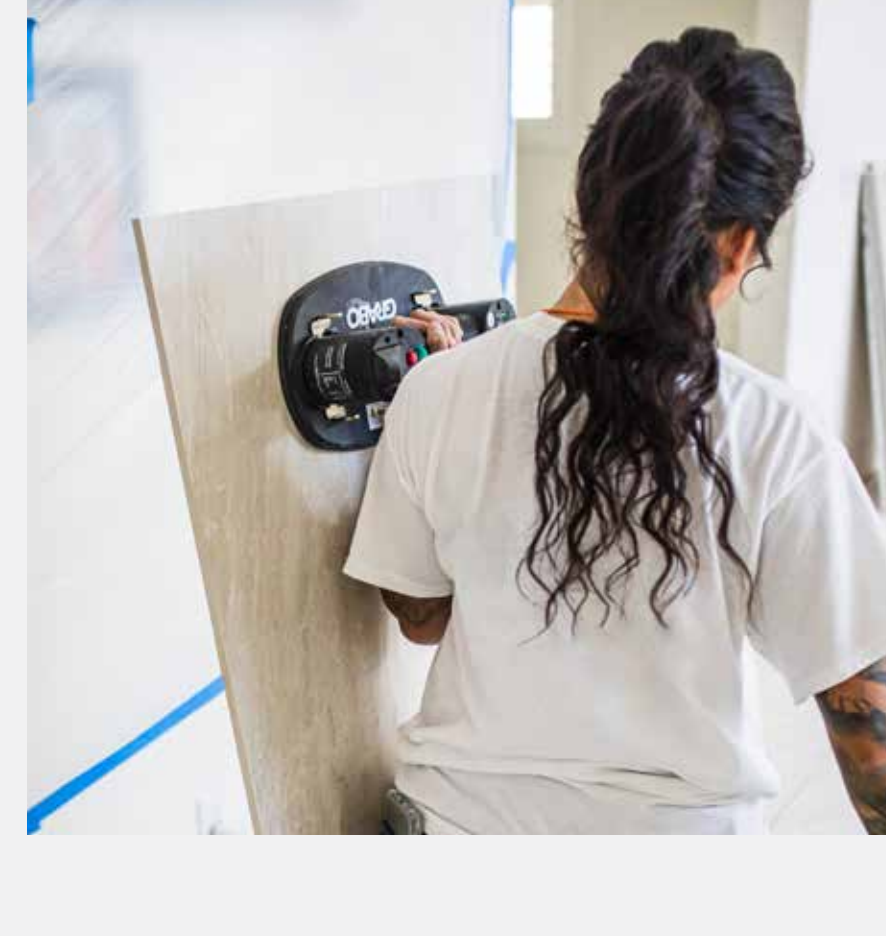

What is the GRABO?

The GRABO is the world's first portable vacuum lifter and is one of the most innovative tools of recent years helping tradespeople up and down the UK to get the job done quickly and safely. The powerful GRABO can lift up to 170kg and is designed to work with dry, rough and porous materials. Talk to us today about stocking the GRABO in your business.

Explore the

GRABO®

Range

GRABO® Pro-Lifter 20

- Smart pressure sensor automatically monitors and maintains optimum suction
- Ergonomic slimmer handle for better grip and less fatigue
- Digital Display shows maximum weight that can be safely lifted at any moment

NEW

Rock Seal

The GRABO RockSeal is designed to make it easier to pick up rough materials such as rocks, stones or surfaces with variations in height up to 10mm.

The Rock Seal is interchangeable with your standard GRABO seal, and swapping between the two is a breeze!

Slender Seal

The GRABO Slender Seal is the perfect accessory for your Grabo, allowing you to lift thinner and longer materials with ease.

The Slender Seal is interchangeable with your standard GRABO seal, and swapping between the two is a breeze!