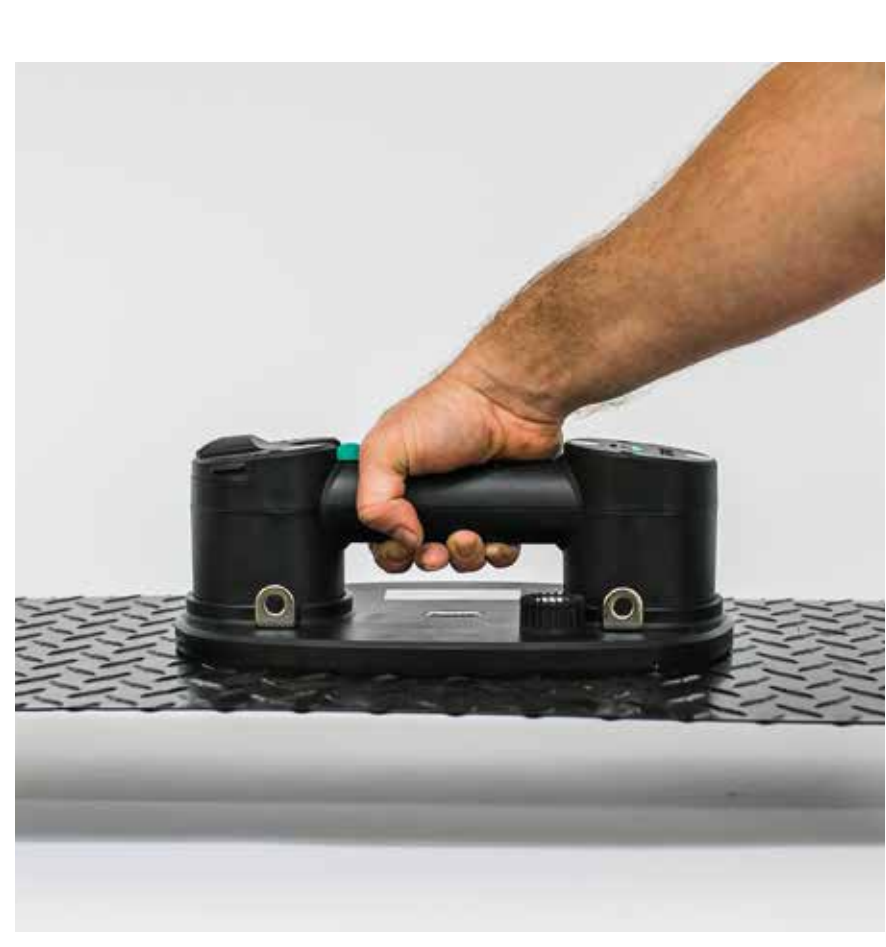

What is the GRABO?

The GRABO is the world's first portable vacuum lifter and is one of the most innovative tools of recent years helping tradespeople up and down the UK to get the job done quickly and safely. The powerful GRABO can lift up to 170kg and is designed to work with dry, rough and porous materials. Talk to us today about stocking the GRABO in your business.

Explore the

GRABO®

Range

GRABO® Pro-Lifter 20

- Smart pressure sensor automatically monitors and maintains optimum suction
- Ergonomic slimmer handle for better grip and less fatigue
- Digital Display shows maximum weight that can be safely lifted at any moment

GRABO® Plus

- Manual on/off button
- Classic 45mm diameter handle
- Rubber protected mechanical pressure gauge

OTTOVAC BY GRABO®

The Ottovac is the latest innovation from the makers of GRABO. A robust, battery-powered suction cup, perfect for glass and other smooth surfaced materials.

NEW

Rock Seal

The GRABO RockSeal is designed to make it easier to pick up rough materials such as rocks, stones or surfaces with variations in height up to 10mm.

The Rock Seal is interchangeable with your standard GRABO seal, and swapping between the two is a breeze!

Slender Seal

The GRABO Slender Seal is the perfect accessory for your Grabo, allowing you to lift thinner and longer materials with ease.

The Slender Seal is interchangeable with your standard GRABO seal, and swapping between the two is a breeze!

GRABO®

Want to stock this product?
Become an Official GRABO® Dealer!

Head to our website to find out more