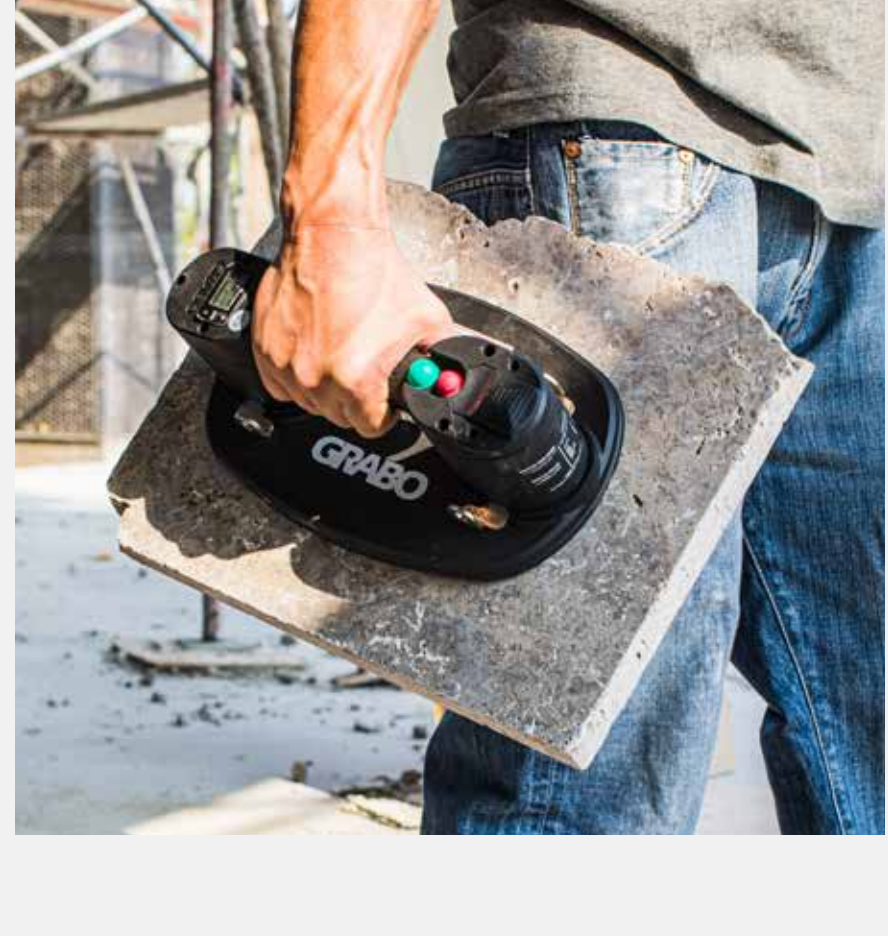

What is the GRABO?

The GRABO is the world's first portable vacuum lifter and is one of the most innovative tools of recent years helping tradespeople up and down the UK to get the job done quickly and safely. The powerful GRABO can lift up to 170kg and is designed to work with dry, rough and porous materials. Talk to us today about stocking the GRABO in your business.

Explore the

GRABO®

Range

GRABO® Pro-Lifter 20

- Smart pressure sensor automatically monitors and maintains optimum suction
- Ergonomic slimmer handle for better grip and less fatigue
- Digital Display shows maximum weight that can be safely lifted at any moment

NEW

Rock Seal

The GRABO RockSeal is designed to make it easier to pick up rough materials such as rocks, stones or surfaces with variations in height up to 10mm.

The Rock Seal is interchangeable with your standard GRABO seal, and swapping between the two is a breeze!

Slender Seal

The GRABO Slender Seal is the perfect accessory for your Grabo, allowing you to lift thinner and longer materials with ease.

The Slender Seal is interchangeable with your standard GRABO seal, and swapping between the two is a breeze!